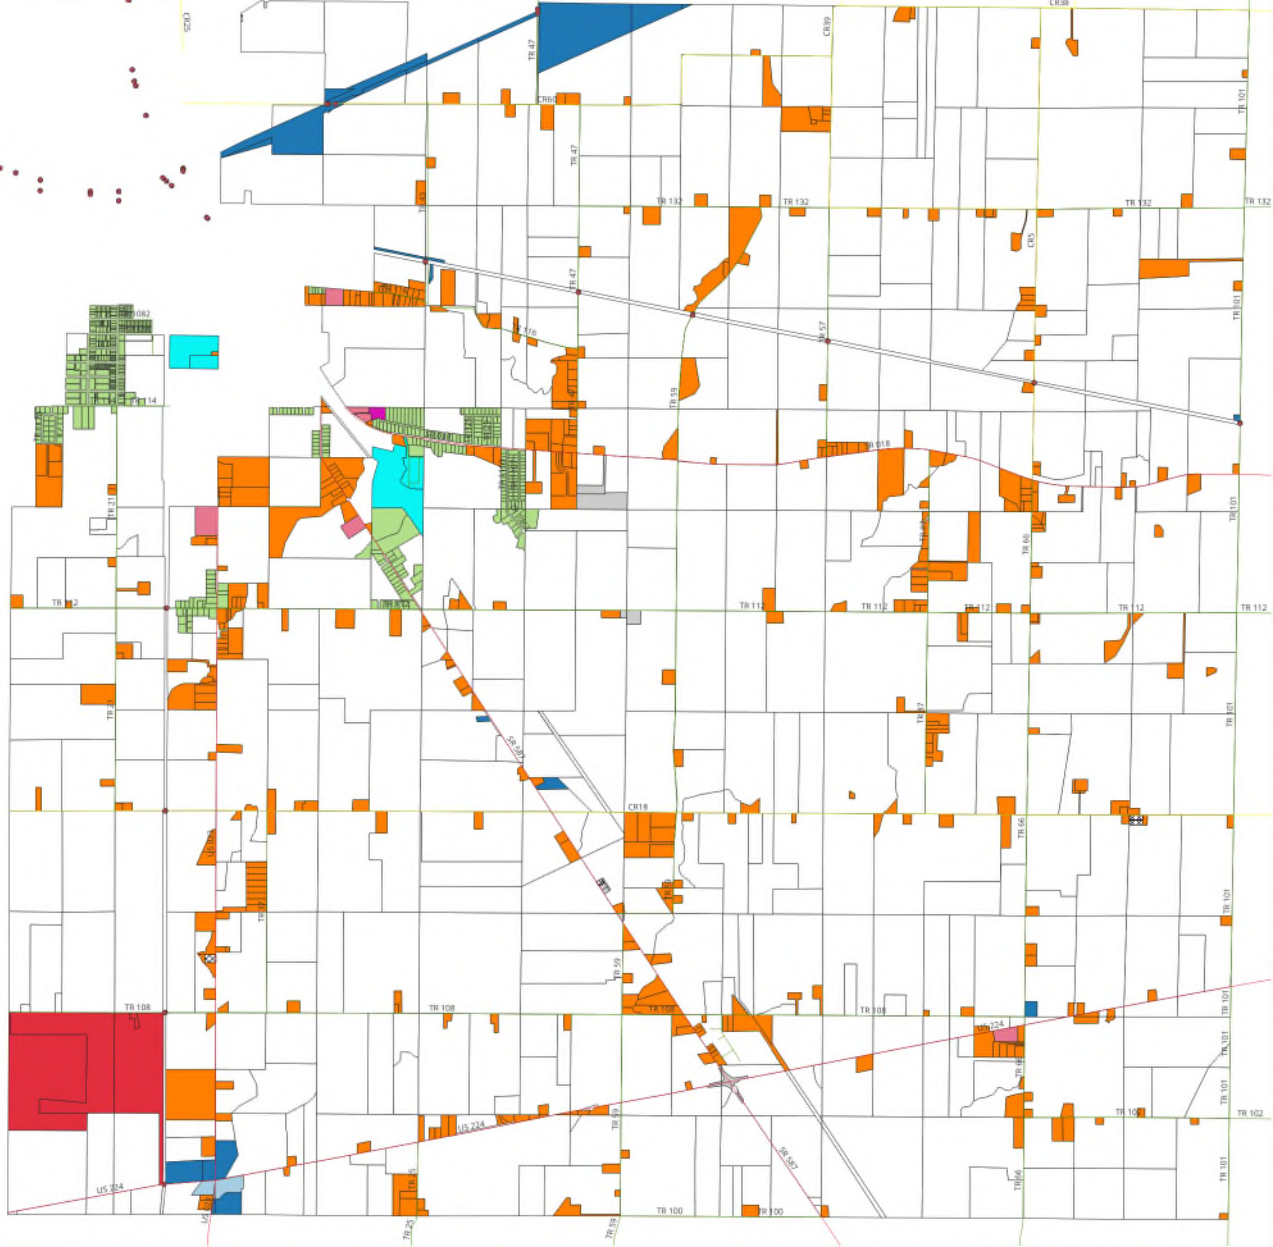

Loudon Township Zoning Map
 MARCH 1, 2024
 APPROVED BY ZONING
 COMMISSION

- SEN_RLXING
 - state_rts_new
 - co_rds_new
 - twp_rds_new
- Loudon Township Zoning Draft 02-27-24
- Agricultural
 - Industrial
 - Rural Residential
 - Highway Commercial
 - Cemetery
 - Suburban Residential District
 - Commercial Recreation Area
 - General Commercial
 - Multi-Family Residential
 - Church, Government, Park District
 - Landfill District